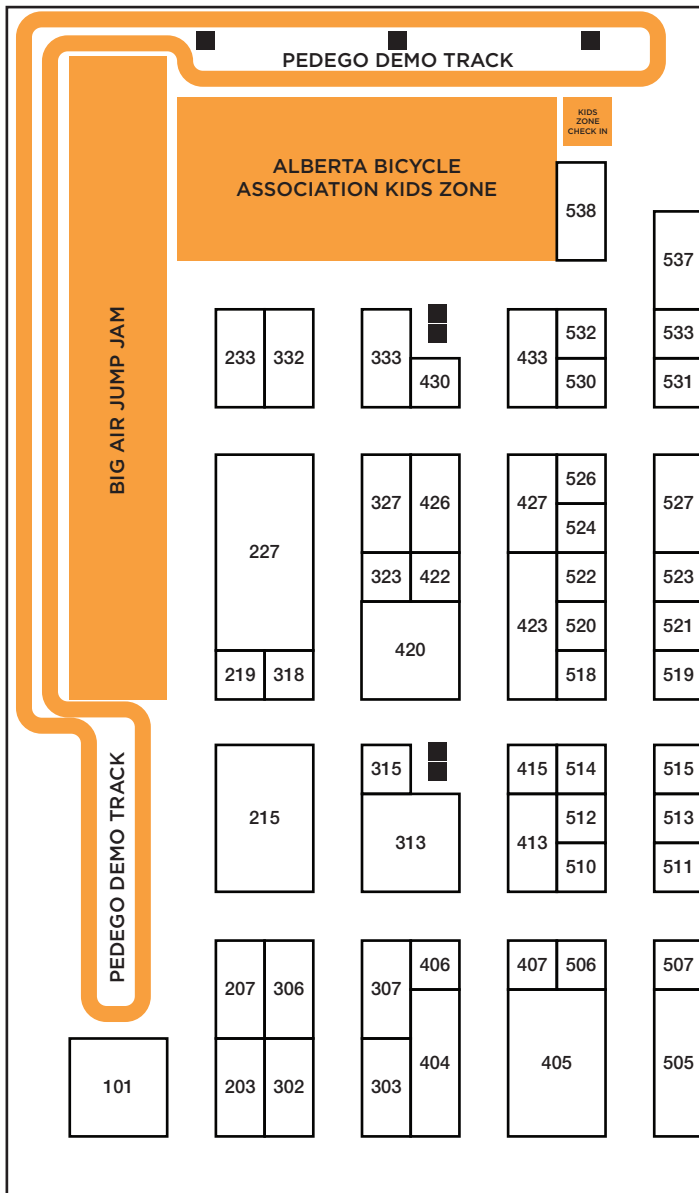

ALBERTA BIKE SHOW

Hall A2

Calgary, AB • March 29 & 30, 2025 • BMO Centre, Stampede Park

*All aisles are 10' unless indicated.
 Floorplan is subject to change.
 Last modified: March 11, 2025